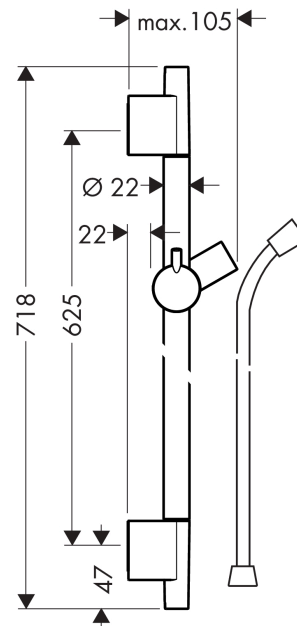

Unica

Shower bar S Puro 65 cm with shower hose

Surfaces: **Matt Black** Article Number: **28632670**

Description

product features

- consists of: shower bar, shower hose, slider
- wall bar type: chrome-plated brass pipe
- bar width: 22 mm
- fully chrome-plated shower slide
- slide inclination angle steplessly adjustable

Product image

Scale drawing

Unica

Shower bar S Puro 65 cm with shower hose

Surfaces: **Matt Black** Article Number: **28632670**

Installation examples